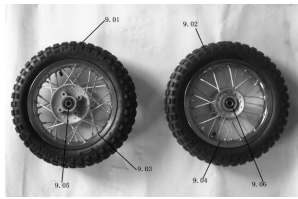

NO	Menila New Art.	EAN Code	NAME	QTY	Order	Note
9,01	9120281	4255675411880	TYRE 10"(2,50-10) for 1110452 and 1110451 brand SH(GUANGJIN)	1		
	9120280	4255675411873	2.50x10 inner tube SH(GUANGJIN)	1		
	9120110	4251846197683	TYRE 12" for 1110452 SH(GUANGJIN)	1		
	9120282	4255675411897	12inch inner tube SH(GUANGJIN)	1		
9,03	9096003	4251846197386	RIM (2,50-10) for 1110452 and 1110451	1		
	9096004	4251846197393	RIM 12" for 1110451	1		
9,05	9096001	4251846197362	REAR WHEEL BALL BEARING(2,50-10) F/R	2		
9,06	9096001	4251846197362	FRONT WHEEL BALL BEARING (2,50-10) F/R	2		
	9096002	4251846197379	FRONT WHEEL BALL BEARING 12"	2		
	90970030505	4255675414706	Sticker orange	1		
	90970030404	4255675414713	Sticker green	1		
	90970030303	4255675414720	Sticker red	1		
	90970030202	4255675414737	Sticker blue	1