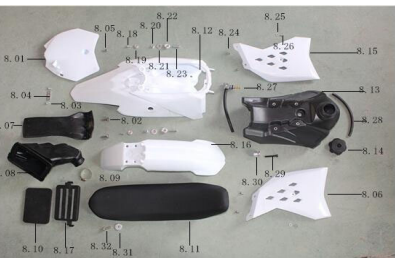

NO	Menila New Art.	EAN Code	NAME	QTY	Order	Note
8.01	9095168	4255675497181	NUMBER PLATE	1		
8.02	9093022	4251846196570	SCREW 6*25	2		
8.03	9093141	4251846199311	SELF LOCKING SCREW 5*12	2		
8.04	9095178	4255675497297	WASHER	1		
8.05	9093015	4251846196501	SCREW 6*12	1		
8.06	9095169	4255675497198	SIDE PLASTIC COVER RIGHT	1		
8.07	9095182	4255675497358	SPLASH PROTECTOR	1		
8.08	9093338	4255675498706	AIR FILTER TUBE	1		
8.09	9093339	4255675498713	HOSE CLAMP	1		
8.10	9093340	4255675498720	AIR FILTER	1		
8.11	9092708	4255675498690	SEAT	1		
8.12	9095170	4255675497204	REAR FENDER	1		
8.13	9092615	4255675498676	FUEL TANK	1		
8.14	9092616	4255675498683	FILLER CAP SAMLL	1		
8.15	9095173	4255675497235	SIDE PLASTIC COVER LEFT	1		
8.16	9095171	4255675497211	FENDER FRONT	1		
8.17	9095172	4255675497228	FILTER COVER	1		
8.18	9093141	4251846199311	SELF LOCKING SCREW 5*12	2		
8.19	9093041	4251846196907	NUT M5	2		
8.20	9093041	4251846196907	WASHER	2		
8.21	9095175	4255675497266	WASHER	2		
8.22	9095176	4255675497273	WASHER	2		
8.23	9095177	4255675497280	SCREW 6*20	2		
8.24	9093102	4251846198369	SCREW 6*10	4		
8.25	9093008	4251846196433	WASHER	2		
8.26	9093141	4251846199311	SELF LOCKING SCREW 5*12	2		
8.27	9093144	4251846199373	FUEL LOCK	1		
8.28	9093145	4251846199380	HOSE	2		
8.29	9093146	4251846199397	SCREW 6*40	1		
8.30	9095179	4255675497303	WASHER	1		
8.31	9095180	4255675497310	WASHER	1		
8.32	9093022	4251846196570	SCREW 6*25	1		
9014005		4251814688168	NRG rubber carburetor manifold for 1110451	1