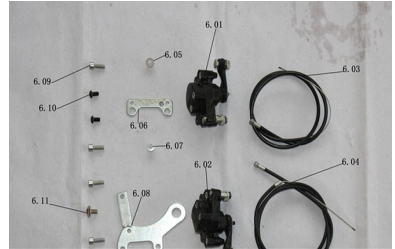

NO	Menila New Art.	EAN Code	NAME	QTY	Order	Note
6.01	9094104	4251846197010	BRAKE CALIPER FOR DISC BRAKE	1		
6.02	9094105	4251846197027	BRAKE CALIPER FOR DISC BRAKE	1		
6.03	9095214	4255675498638	BRAKE LINE FOR DISC BRAKE	1		
6.04	9095215	4255675498645	BRAKE LINE FOR DISC BRAKE	1		
6.05	9093337	4255675498652	DISTANCE SLEEVE	1		
6.06	9019211	4251814649909	FRONT BRAKE FIXER	1		
6.07	9093337	4255675498652	DISTANCE SLEEVE	1		
6.08	9019212	4251814649916	REAR BRAKE FIXER	1		
6.09	9093053	4251846197096	SCREW 6*14	4		
6.10	9093008	4251846196433	SCREW 6*10	2		
6.11	9093015	4251846196501	SCREW 6*12	1